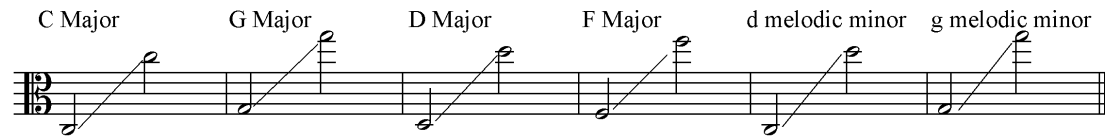

8th GRADE DISTRICT ORCHESTRA SCALE REQUIREMENTS

- ♪ All scales must be memorized. **Students are not allowed to take scale music into the audition room so do not attach any scale music to the Prepared Piece!!!**
- ♪ The tempo for all scales is ♩ = 120.
- ♪ All scales must be played using separate bows.
- ♪ Two of the required scales will be heard at the audition.
- ♪ Students must repeat the top note of the scale before coming down the scale.
- ♪ The **top note** and the **last note** of all two octave scales should be played as a half note. Please refer to the example below.

REQUIRED KEYS & OCTAVES FOR 8th GRADE SCALES

VIOLIN

VIOLA

CELLO

BASS