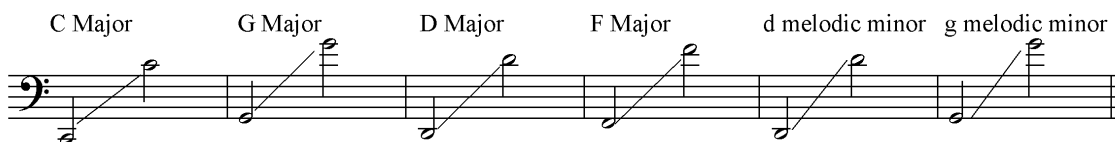

8th GRADE DISTRICT ORCHESTRA SCALE REQUIREMENTS

- ♪ All scales must be memorized. **Students are not allowed to take scale music into the audition room so do not attach any scale music to the Prepared Piece!!!**
- ♪ The tempo for all scales is ♩ = 120.
- ♪ All scales must be played using separate bows.
- ♪ Two of the required scales will be heard at the audition.
- ♪ Students must repeat the top note of the scale before coming down the scale.
- ♪ The **top note** and the **last note** of all two octave scales should be played as a half note. Please refer to the example below.

REQUIRED KEYS & OCTAVES FOR 8th GRADE SCALES

VIOLIN

VIOLA

CELLO

BASS